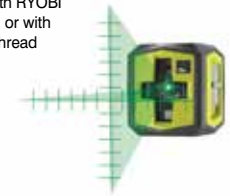

CROSS LINE GREEN LASER WITH GUIDE MARKS

- The bright green cross line with guide marks enables the user to create patterns at similar distances without the need of measuring every space
- Green laser technology improves visibility of the laser lines by up to 4 times
- 1/4" Thread compatible with RYOBI Telescopic Pole RBCLTP1 or with any tripod with 1/4" Thread